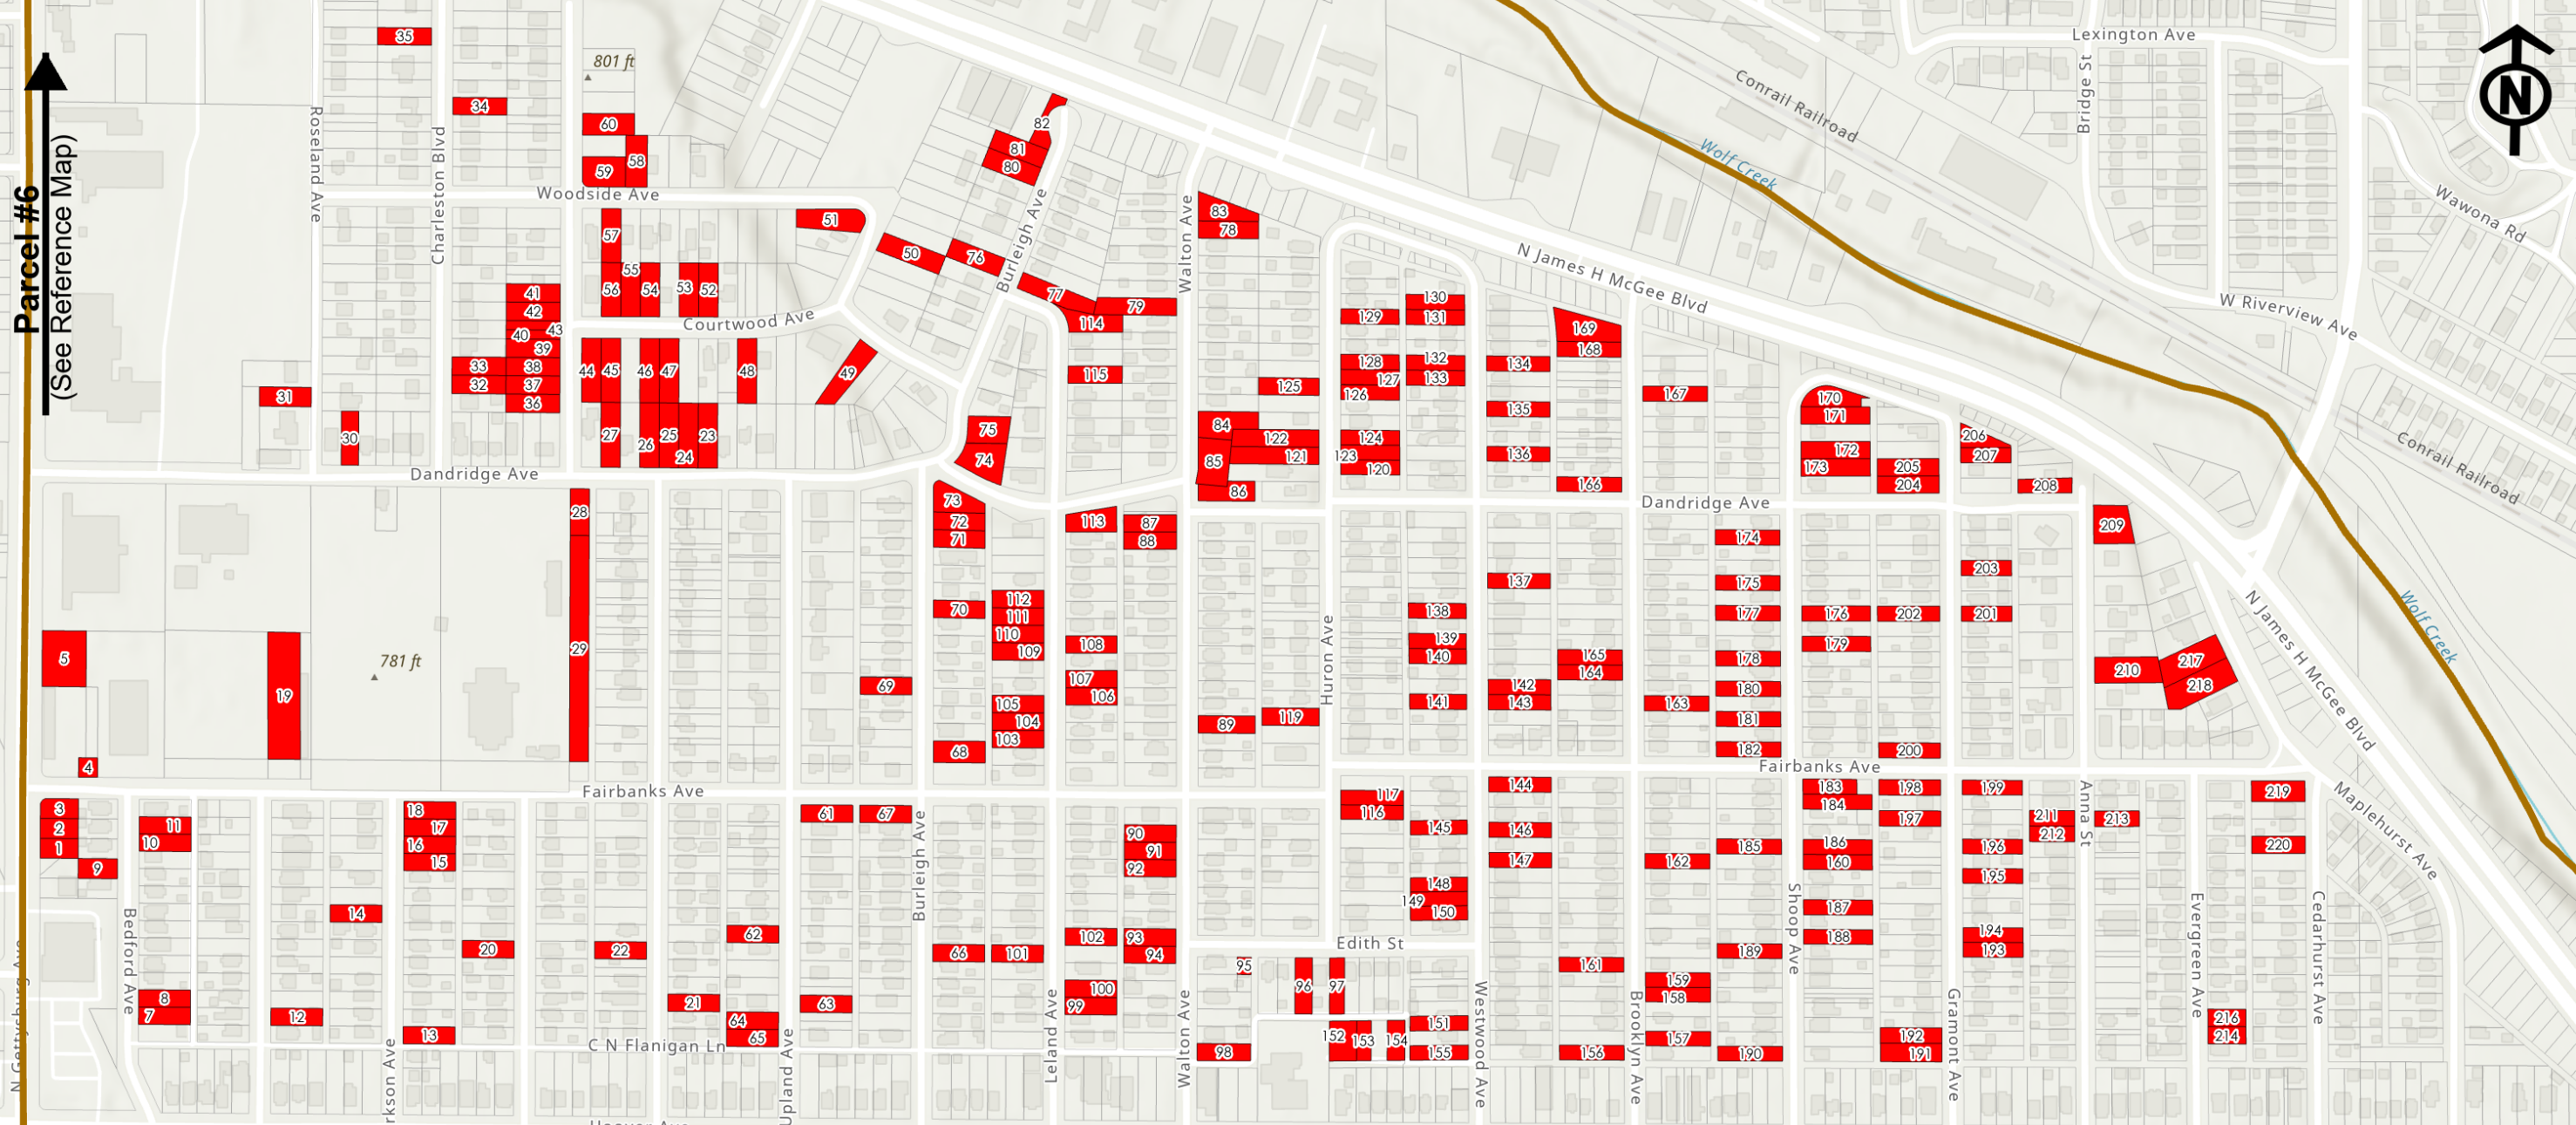

**Parcel #6**  
(See Reference Map)

**Reference Map**

McNary Elementary School

McNary Park

790 ft

801 ft

781 ft